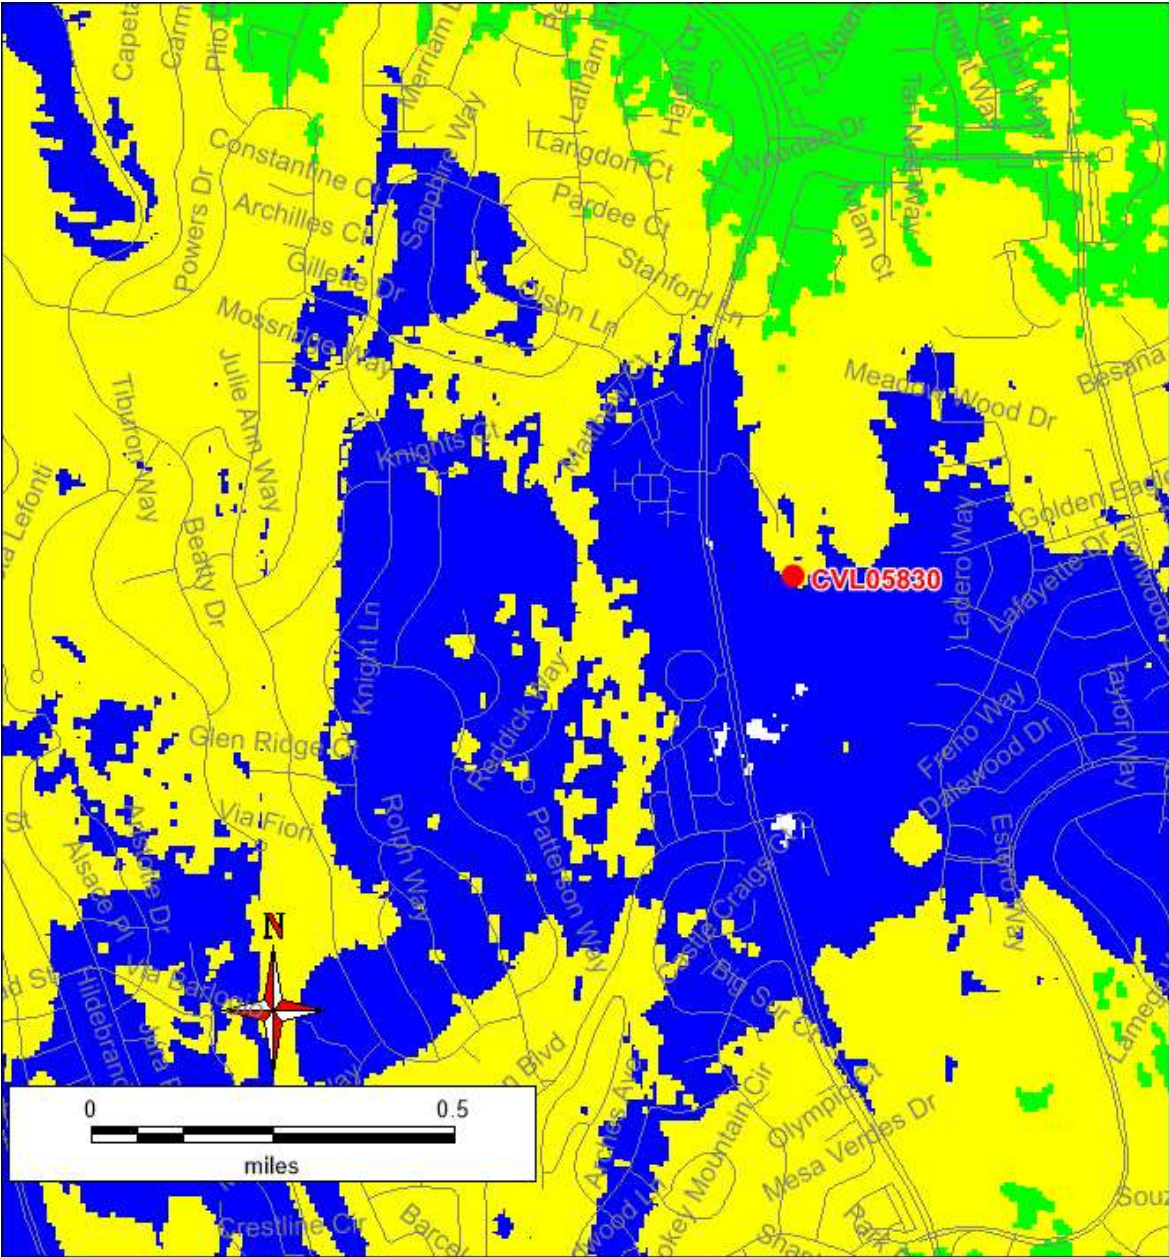

CVL05830 Zoning Propagation Map

December 23, 2022

Existing LTE 700 Coverage

Legend

- Reliable Service Indoors/Outdoors
- Reliable Coverage in Transit
Indoor Coverage Less Reliable
- Reliable Coverage Outdoors Only
Indoor Coverage Less Reliable
- Existing site
- Proposed site

December 23, 2022

Proposed LTE 700 Coverage (RC = 105')

Legend

- Reliable Service Indoors/Outdoors
- Reliable Coverage in Transit
- Indoor Coverage Less Reliable
- Reliable Coverage Indoors Only
- Indoor Coverage Less Reliable
- Reliable Coverage Outdoors Only
- Indoor Coverage Less Reliable
- Existing site
- Proposed site