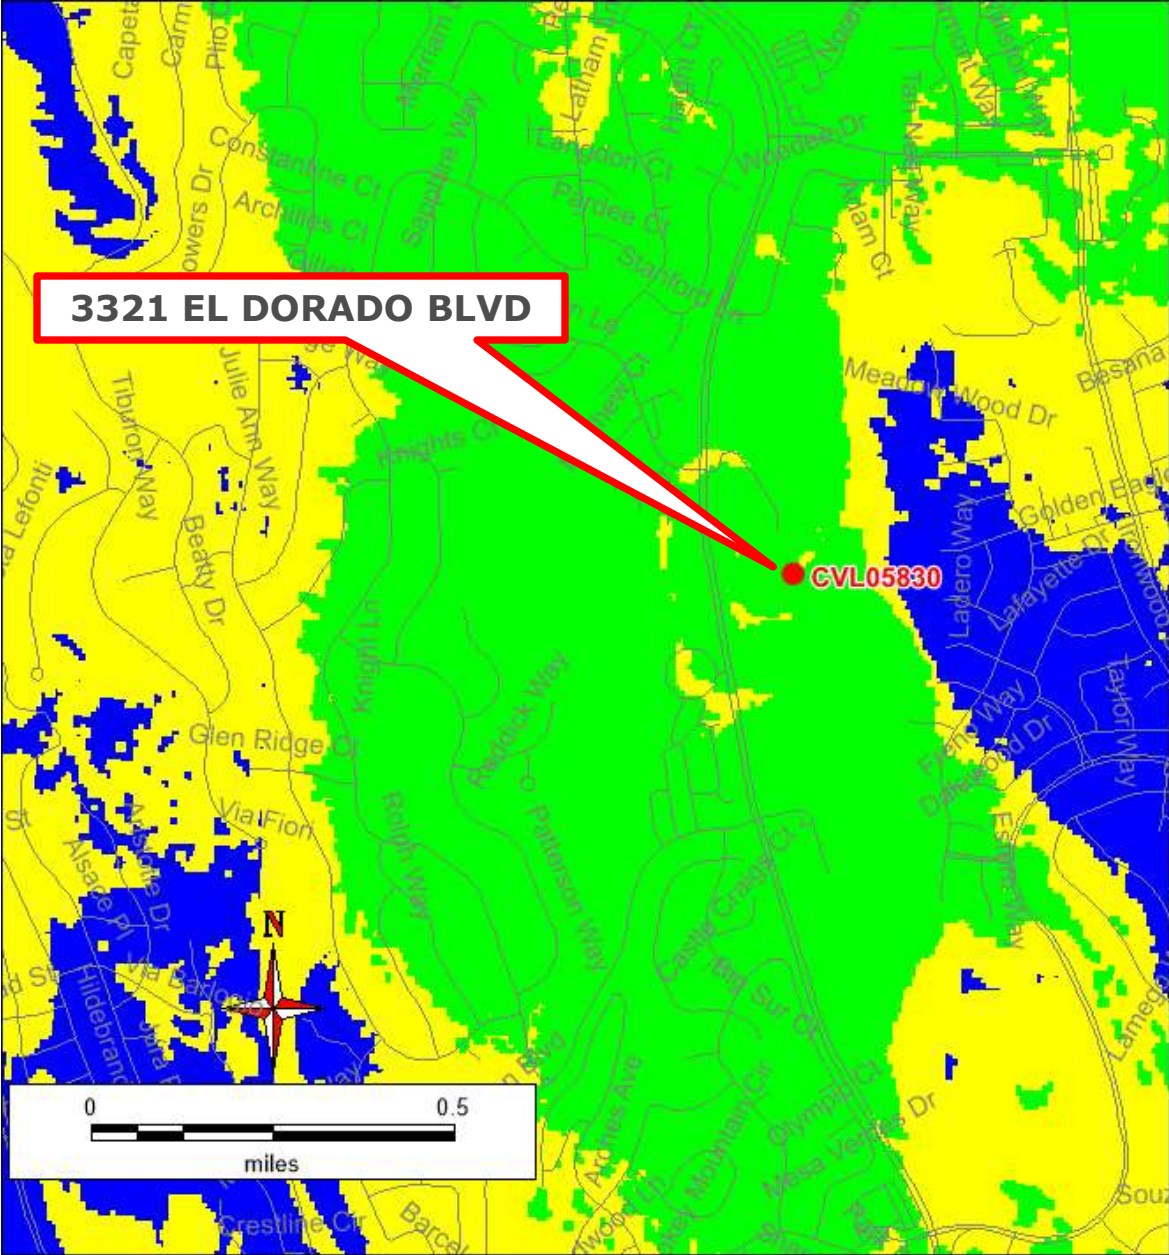

CVL05830 Zoning Propagation Map

December 23, 2022

Existing LTE 700 Coverage

Legend

- Reliable Service Indoors/Outdoors
- Reliable Coverage in Transit
Indoor Coverage Less Reliable
- Reliable Coverage Outdoors Only
Indoor Coverage Less Reliable
- Existing site
- Proposed site

December 23, 2022

Proposed LTE 700 Coverage (RC = 105')

Legend

- Reliable Service Indoors/Outdoors
- Reliable Coverage in Transit
- Indoor Coverage Less Reliable
- Reliable Coverage Indoors Only
- Indoor Coverage Less Reliable
- Reliable Coverage Outdoors Only
- Indoor Coverage Less Reliable
- Existing site
- Proposed site