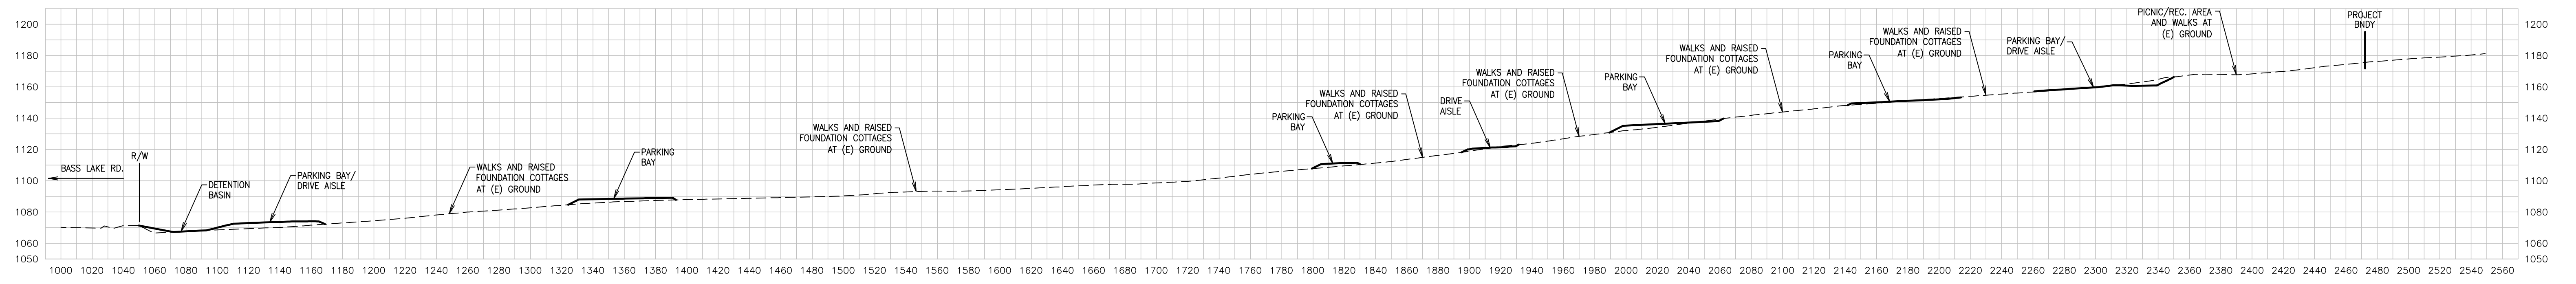

PRELIMINARY GRADING SECTIONS

TOWN & COUNTRY VILLAGE EL DORADO

COUNTY OF EL DORADO

SHEET 1 OF 1

STATE OF CALIFORNIA

SEPTEMBER, 2022

SCALE: 1"=50'

SECTION A

SECTION B

SECTION C

SECTION D

SECTION E

SECTION F