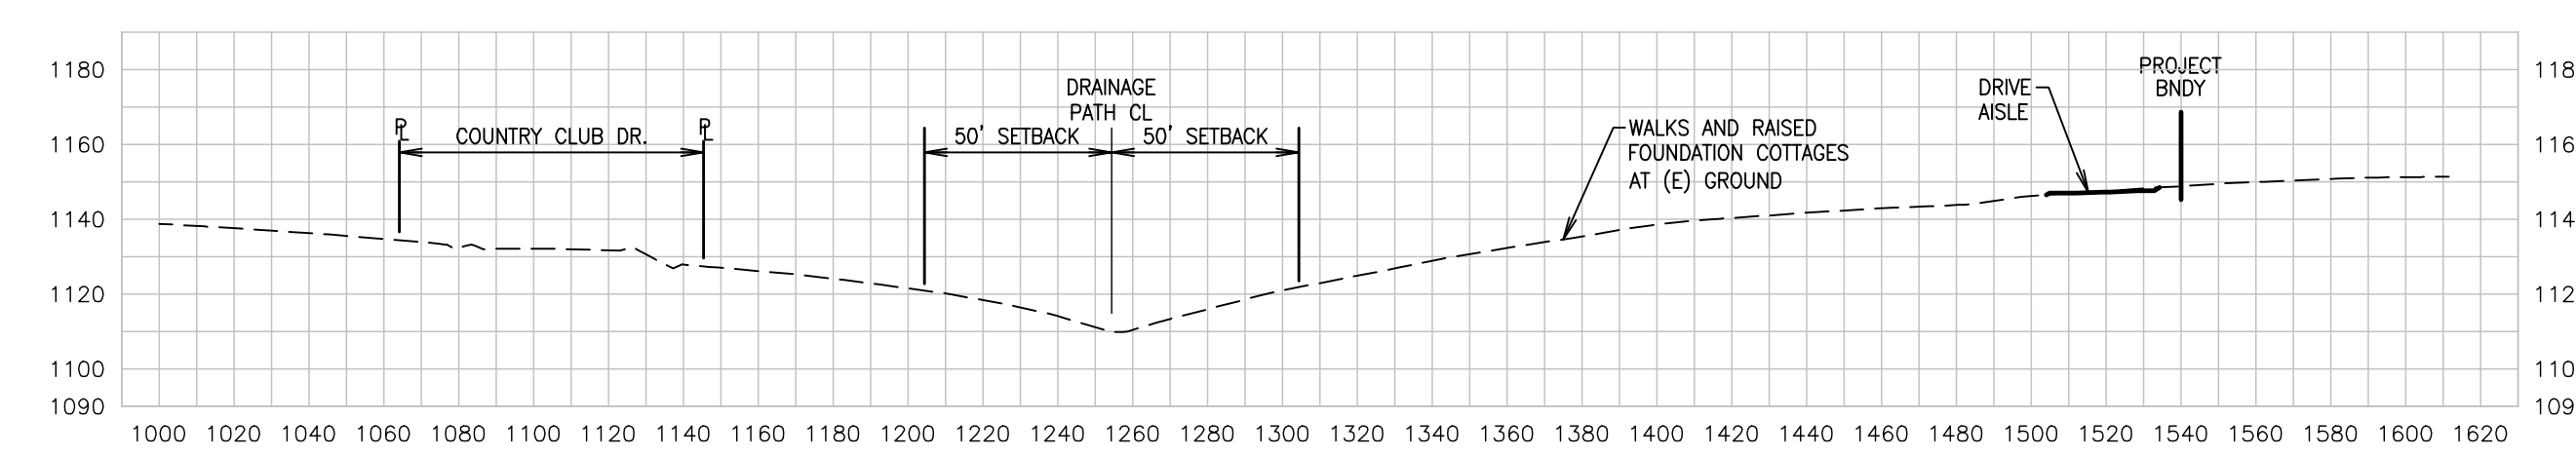

PRELIMINARY GRADING SECTIONS

TOWN & COUNTRY VILLAGE EL DORADO

COUNTY OF EL DORADO

SHEET 1 OF 1

STATE OF CALIFORNIA

SEPTEMBER, 2022

SCALE: 1"=50'

SECTION A

SECTION B

SECTION C

SECTION D

SECTION E

SECTION F