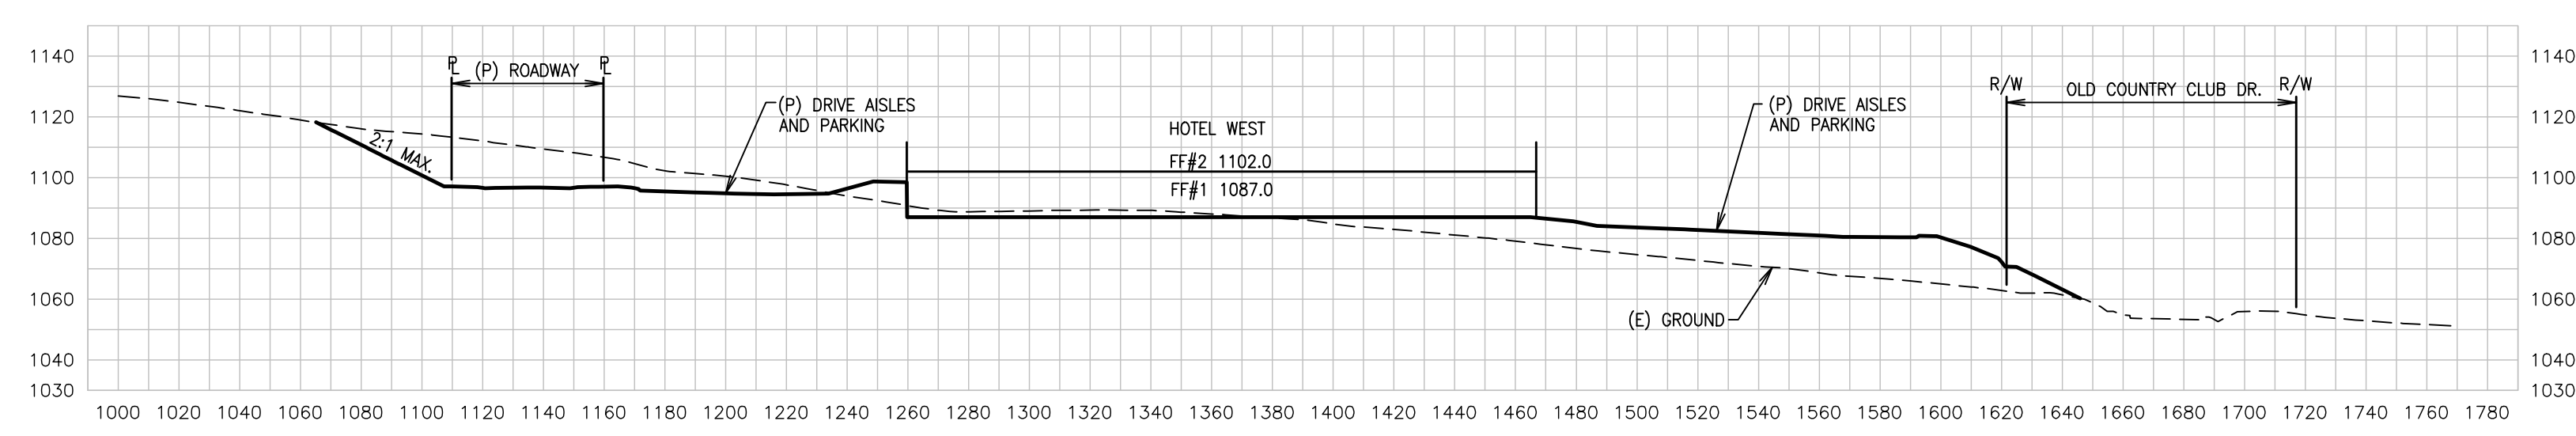

PRELIMINARY GRADING SECTIONS

TOWN & COUNTRY VILLAGE EL DORADO

COUNTY OF EL DORADO

SHEET 1 OF 1

STATE OF CALIFORNIA

SEPTEMBER, 2022

SCALE: 1"=50'

SECTION A

SECTION B

SECTION C

SECTION D

SECTION E

SECTION F