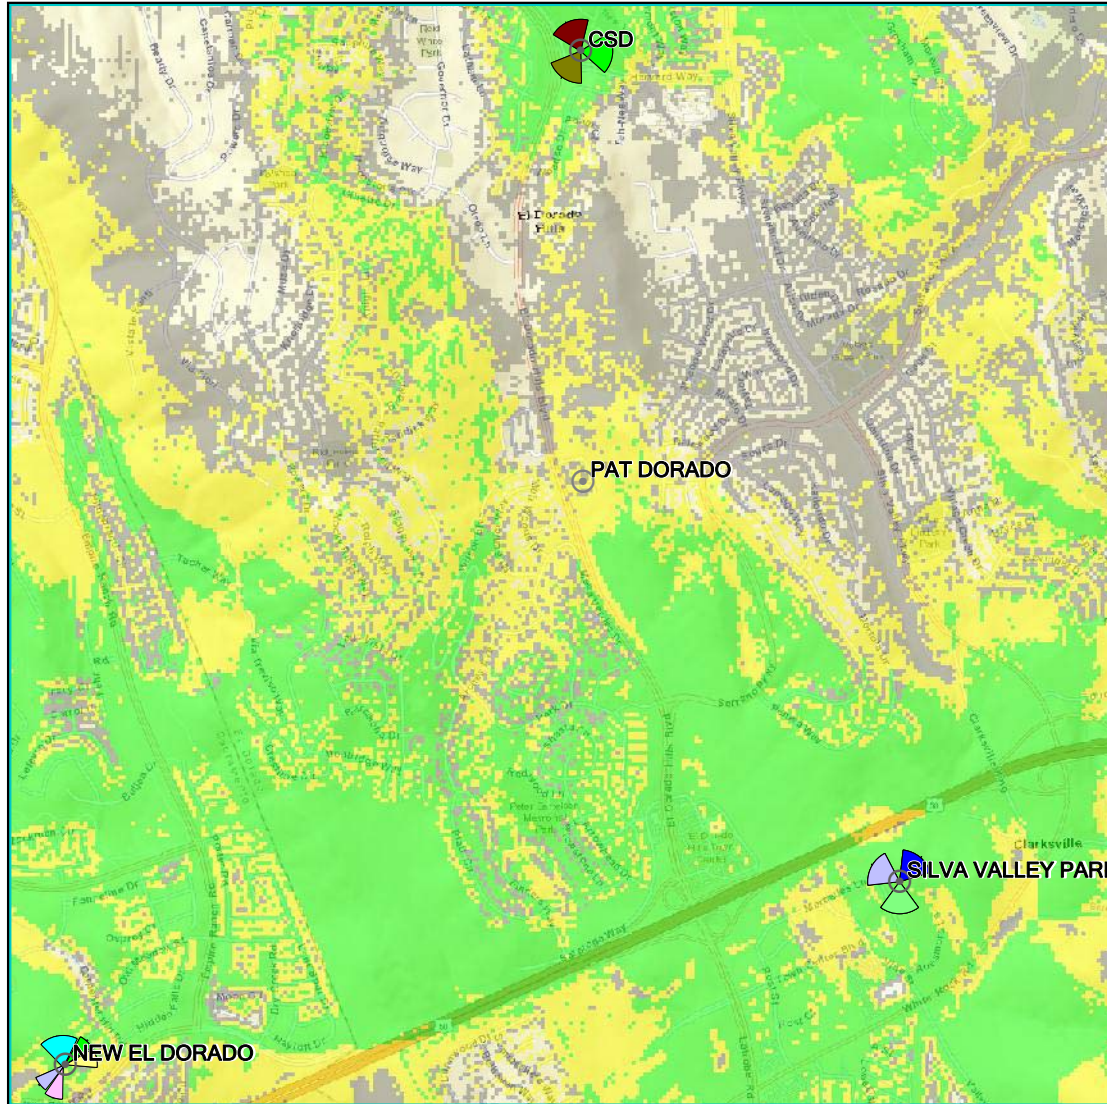

PAT DORADO Coverage Maps

Before Coverage

LTE: AWS: RSRP - Existing Coverage

- Best Signal Level (dBm) ≥ -85
- Best Signal Level (dBm) ≥ -95
- Best Signal Level (dBm) ≥ -105

PAT DORADO Coverage Maps

After Coverage

LTE: AWS: RSRP - After Coverage

- Best Signal Level (dBm) ≥ -85
- Best Signal Level (dBm) ≥ -95
- Best Signal Level (dBm) ≥ -105

Scale: 1:28,988