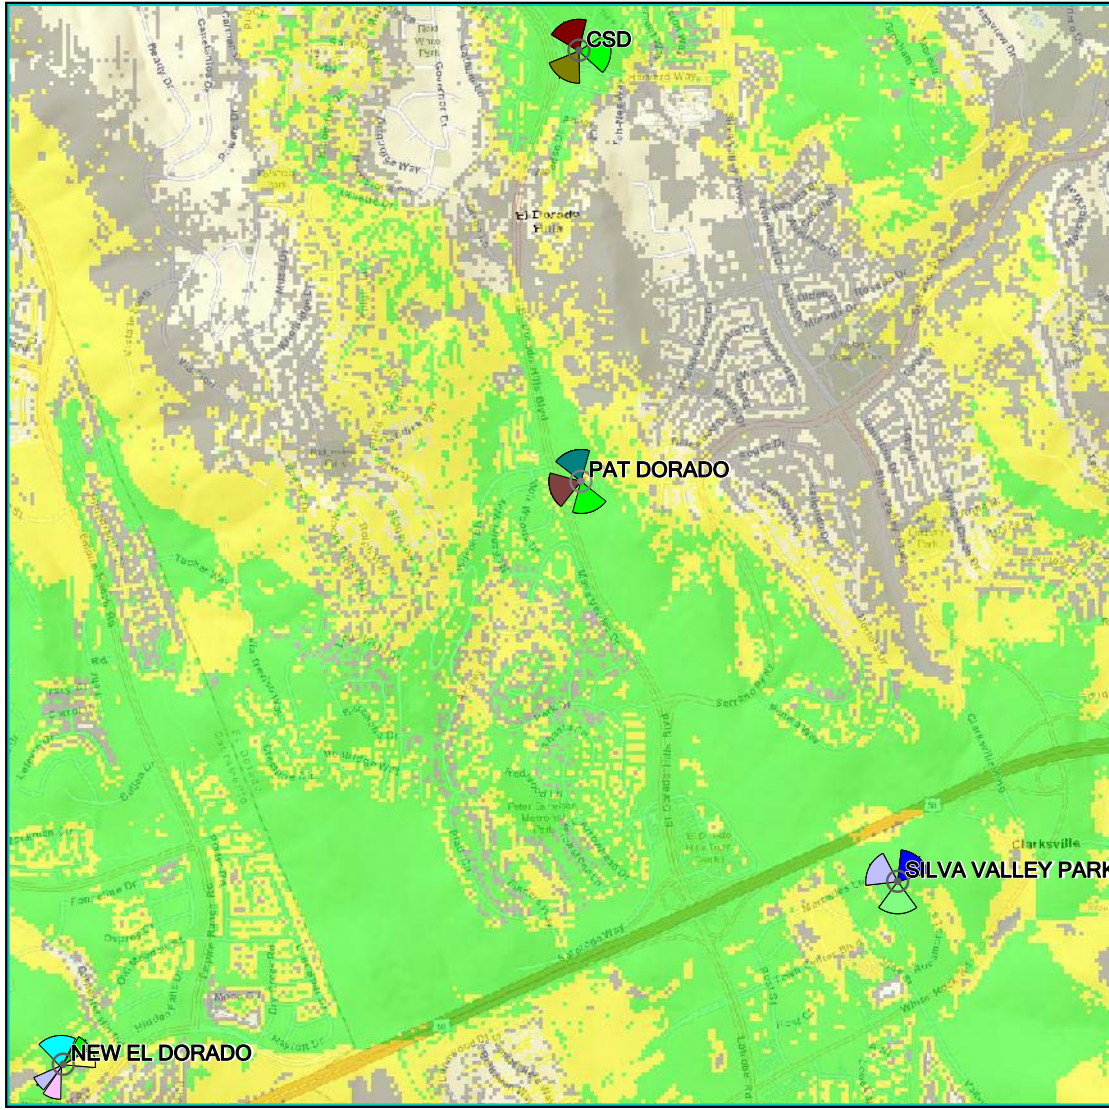

PAT DORADO Coverage Maps

Before Coverage

LTE: AWS: RSRP - Existing Coverage

- Best Signal Level (dBm) ≥ -85
- Best Signal Level (dBm) ≥ -95
- Best Signal Level (dBm) ≥ -105

PAT DORADO Coverage Maps

After Coverage

LTE: AWS: RSRP - After Coverage

- Best Signal Level (dBm) ≥ -85
- Best Signal Level (dBm) ≥ -95
- Best Signal Level (dBm) ≥ -105

Scale: 1:28,988