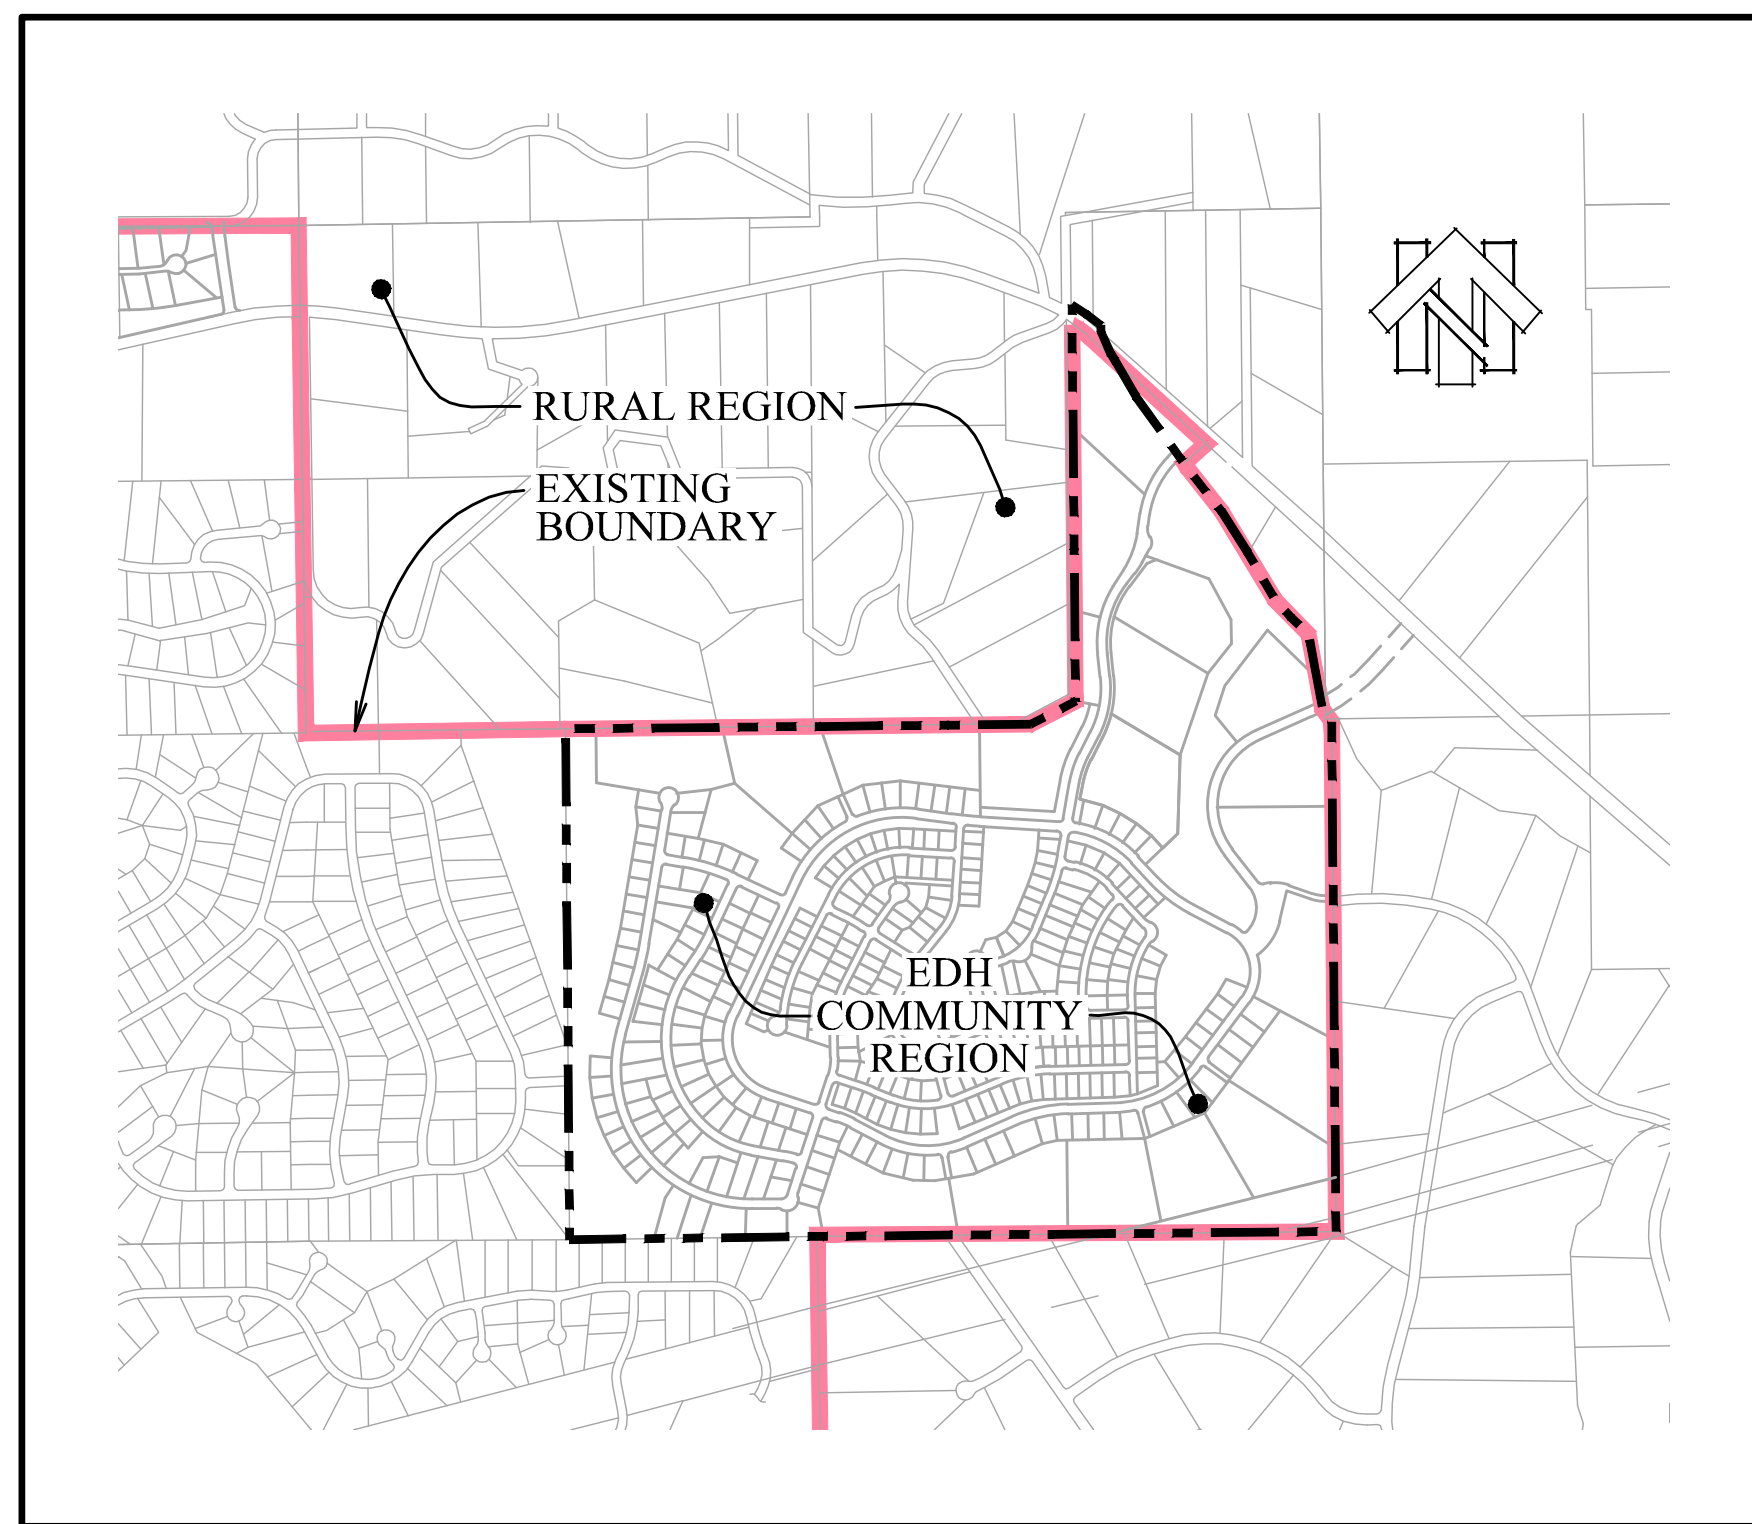

ZONING & GENERAL PLAN LAND USE GENERATIONS AT GREEN VALLEY

RECEIVED

NOV 30 2022

EL DORADO COUNTY
PLANNING AND BUILDING DEPARTMENT

COUNTY OF EL DORADO

NOVEMBER, 2022

STATE OF CALIFORNIA

COMMUNITY REGION

NTS

LEGEND		
COLOR	ZONING	GP LAND USE
[Light Yellow]	R1	HDR
[Light Green]	OS	HDR
[Yellow]	RF-H	HDR
[Orange]	RE-5	LDR
[Light Green]	OS	LDR
[Green]	RF-H	PF
[Dashed Line]	PROJECT BOUNDARY	
[Dotted Line]	HDR BOUNDARY	

PROPOSED ZONING & LAND USE

SCALE: 1" = 200'

GPA22-0001, Z22-0001, TM22-0001

EXISTING ZONING & LAND USE

SCALE: 1" = 1000'