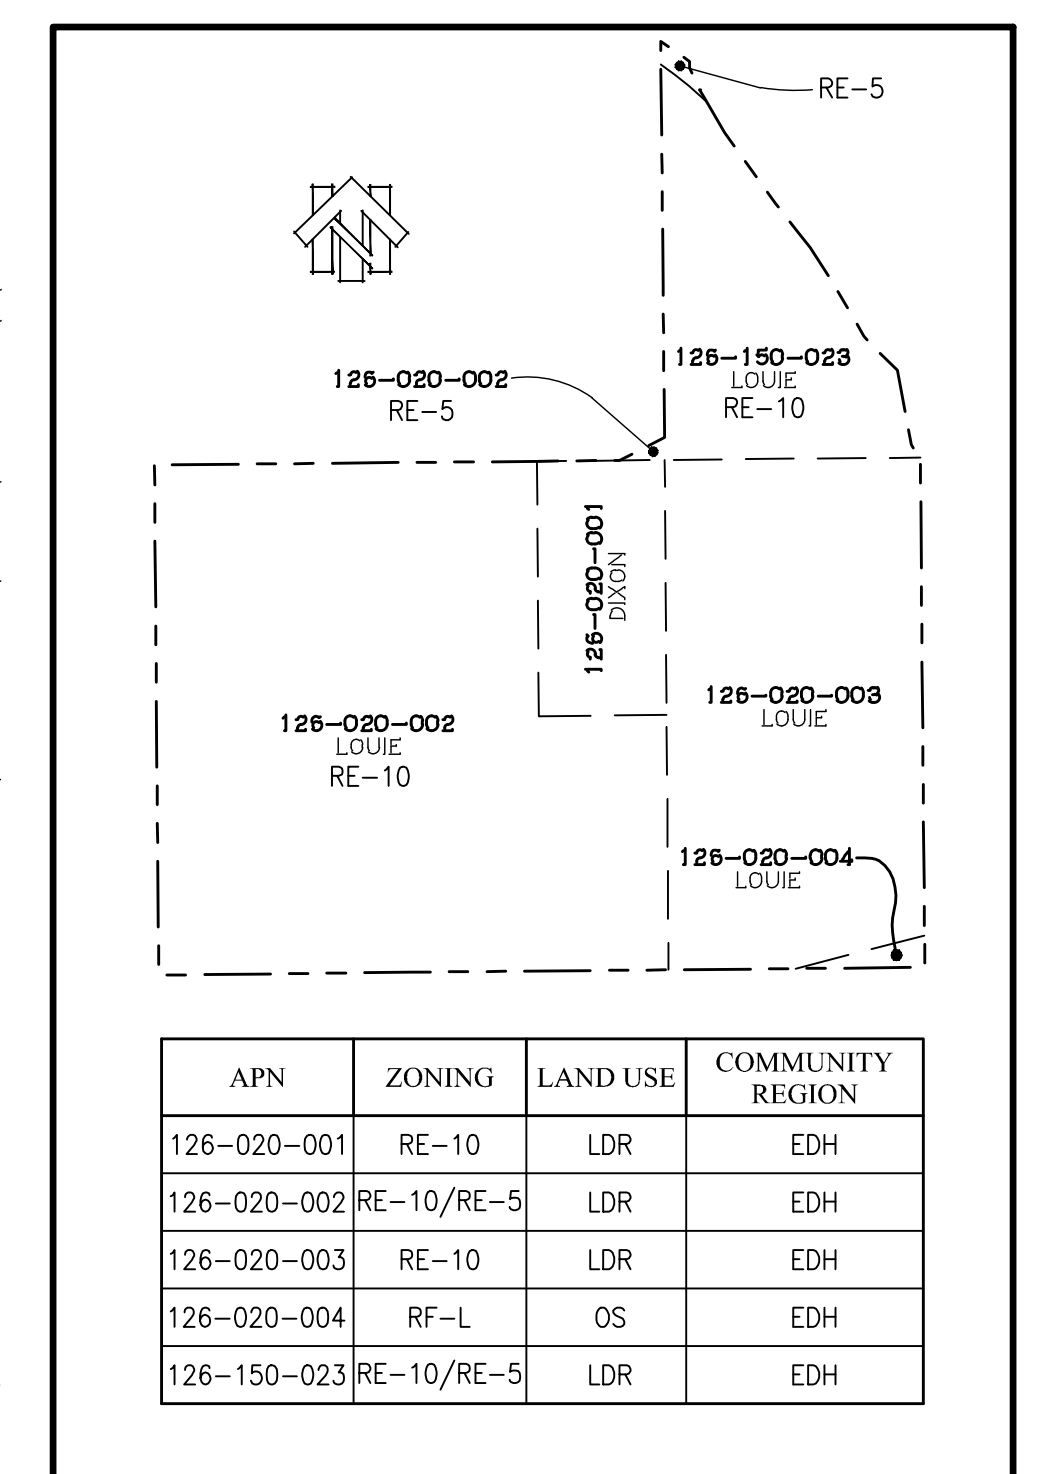

NTS

LEGEND		
COLOR	ZONING	GP LAND USE
[Light Yellow]	R1	HDR
[Light Green]	OS	HDR
[Yellow]	RF-H	HDR
[Orange]	RE-5	LDR
[Light Green]	OS	LDR
[Green]	RF-H	PF
[Dashed Line]	PROJECT BOUNDARY	
[Dotted Line]	HDR BOUNDARY	

PROPOSED ZONING & LAND USE

SCALE: 1" = 200'

GPA22-0001, Z22-0001, TM22-0001

EXISTING ZONING & LAND USE

SCALE: 1" = 1000'